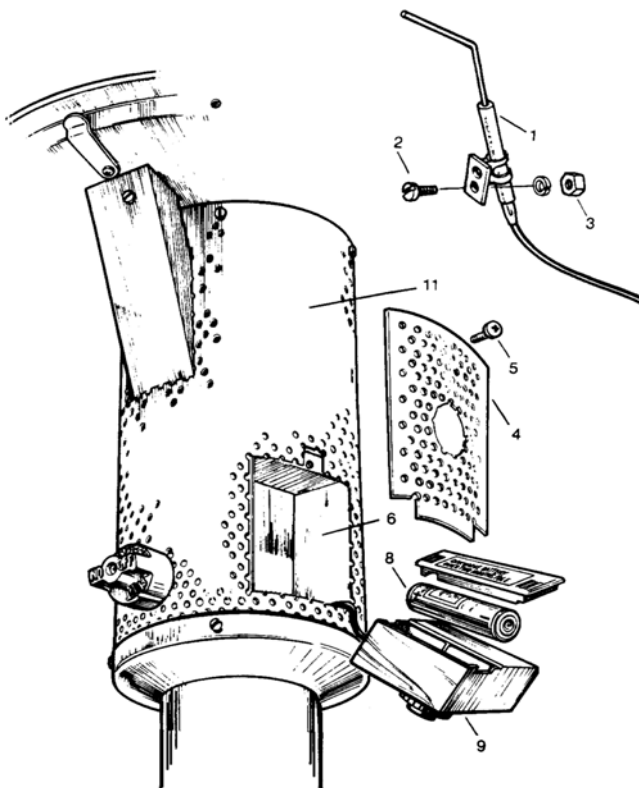

## A270 PARTS LIST

#	PART #	DESCRIPTION	LIST
1	60008 1	LIGHTING INSTRUCTIONS	3.54
2	30280 94W	POST ONLY: WHITE A270	79.00
	30280 94G	POST ONLY: GREEN A270	79.00
	30280 94S	POST ONLY: SILVER A270	79.00
	30280 S	POST ONLY: S/S A270	149.00
3	80006 2	PIPE ONLY: 42" FOR A270	19.00
4	70011	NUT, 3/8 ACORN	.36
5	70013	WASHER, 3/8 LOCK	.12
6	70007	BOLT, 3/8 X 3/4L SQUARE	.36
7	70028	EYEBOLT, 3/16 S2 W/NUT	.36
8	70012	BOLT, 3/8 -16 X 1 1/4	.36
9	70059	NUT, 3/8	.23
10	10264 2S	BASE ONLY S/S A270	230.00
	10264 2	BASE ONLY SILVER A270	208.00
	10264 4G	BASE ONLY GREEN A270	208.00
	10264 BZ	BASE ONLY BRONZE A270	208.00
	10264 BK	BASE ONLY BLACK A270	208.00
	10264 4W	BASE ONLY WHITE A270	208.00
11	30279 5	S/S "L" BRACKET FOR A270	30.00
	30279 1	WHITE "L" BRKT FOR A270	20.00
	30279 2	SILVER "L" BRKT FOR A270	20.00
	30279 G	GREEN "L" BRKT FOR A270	18.90
12	70029	HOOK, 1 1/2 S	.36
13	27036	A270 CHAIN	1.95
14	27033 1	DEC COVER ONLY: WHITE	130.00
	10273 G	DEC COVER ONLY: GREEN	130.00
	10273	DEC COVER ONLY: SILVER	130.00
	27033 4	DEC COVER ONLY: S/S	189.00
15	90017 4	HOSE/REG ASSEMBLY QCC	39.00
	90017 5	HOSE/REG ASSEMBLY Q/D	39.00
18	27002 2	SOCKET ASSEMBLY: SILVER	37.80
	27002 5	SOCKET ASSEMBLY: S/S	120.00
	27002 4G	SOCKET ASSEMBLY: GREEN	37.80
	27002 4W	SOCKET ASSEMBLY: WHITE	37.80
19	80085	REDUCER 1/2 X 1/4	3.95
20	90078	Q/D NIPPLE FOR POST ONLY	5.95

## DIRECT SPARK IGNITION PARTS LIST

#	PART #	DESCRIPTION	LIST
1	90065 2	ELECTRODE WITH LEAD	15.95
2	70037	SCREW #8-32 X 3/8	.20
3	70038	NUT #8-32	.12
4	30623 3	IGNITION COVER	12.41
5	70072	SCREW #8-32 X 1/2 SS	.36
6	30623	BRACKET FOR A270 IGNITER	19.50
7	30269*	IGNITER GROUND PLATE	2.90
9	90071	IGNITION MODULE	29.00
11	30204 5	PERF CYLINDER W/SS IGN	37.80