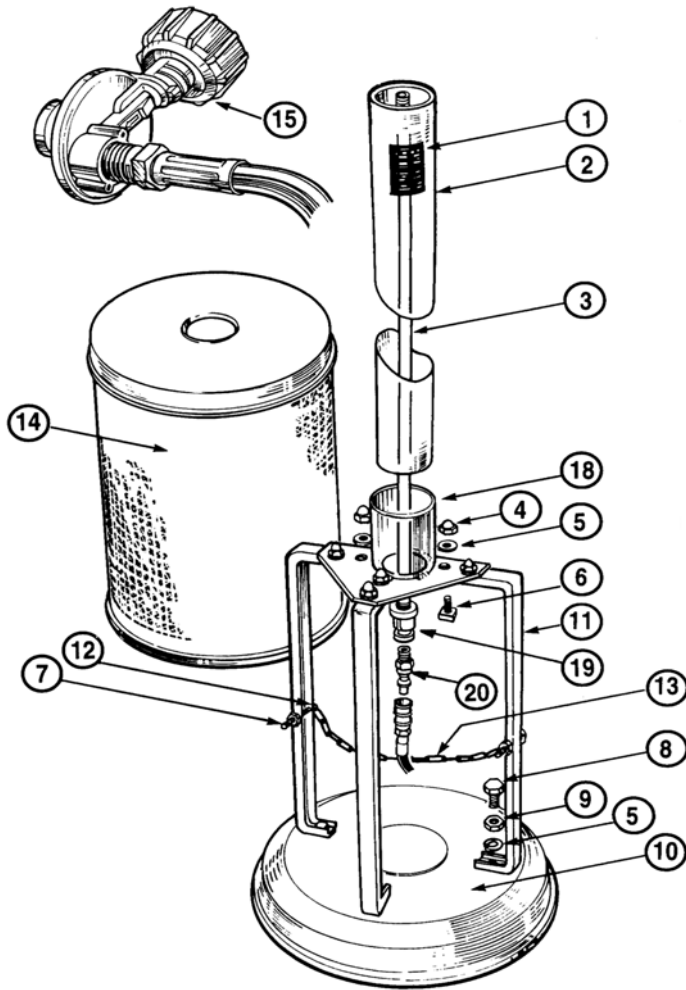

## A270 PARTS LIST

#	PART #	DESCRIPTION	LIST
1	60008 1	LIGHTING INSTRUCTIONS	3.54
2	30280 94W	POST ONLY: WHITE A270	79.00
	30280 94G	POST ONLY: GREEN A270	79.00
	30280 94S	POST ONLY: SILVER A270	79.00
	30280 S	POST ONLY: S/S A270	149.00
3	80006 2	PIPE ONLY: 42" FOR A270	19.00
4	70011	NUT, 3/8 ACORN	.36
5	70013	WASHER, 3/8 LOCK	.12
6	70007	BOLT, 3/8 X 3/4L SQUARE	.36
7	70028	EYEBOLT, 3/16 S2 W/NUT	.36
8	70012	BOLT, 3/8 -16 X 1 1/4	.36
9	70059	NUT, 3/8	.23
10	10264 2S	BASE ONLY S/S A270	230.00
	10264 2	BASE ONLY SILVER A270	208.00
	10264 4G	BASE ONLY GREEN A270	208.00
	10264 BZ	BASE ONLY BRONZE A270	208.00
	10264 BK	BASE ONLY BLACK A270	208.00
	10264 4W	BASE ONLY WHITE A270	208.00
11	30279 5	S/S "L" BRACKET FOR A270	30.00
	30279 1	WHITE "L" BRKT FOR A270	20.00
	30279 2	SILVER "L" BRKT FOR A270	20.00
	30279 G	GREEN "L" BRKT FOR A270	18.90
12	70029	HOOK, 1 1/2 S	.36
13	27036	A270 CHAIN	1.95
14	27033 1	DEC COVER ONLY: WHITE	130.00
	10273 G	DEC COVER ONLY: GREEN	130.00
	10273	DEC COVER ONLY: SILVER	130.00
	27033 4	DEC COVER ONLY: S/S	189.00
15	90017 4	HOSE/REG ASSEMBLY QCC	39.00
	90017 5	HOSE/REG ASSEMBLY Q/D	39.00
18	27002 2	SOCKET ASSEMBLY: SILVER	37.80
	27002 5	SOCKET ASSEMBLY: S/S	120.00
	27002 4G	SOCKET ASSEMBLY: GREEN	37.80
	27002 4W	SOCKET ASSEMBLY: WHITE	37.80
19	80085	REDUCER 1/2 X 1/4	3.95
20	90078	Q/D NIPPLE FOR POST ONLY	5.95

## DIRECT SPARK IGNITION PARTS LIST

#	PART #	DESCRIPTION	LIST
1	90065 2	ELECTRODE WITH LEAD	15.95
2	70037	SCREW #8-32 X 3/8	.20
3	70038	NUT #8-32	.12
4	30623 3	IGNITION COVER	12.41
5	70072	SCREW #8-32 X 1/2 SS	.36
6	30623	BRACKET FOR A270 IGNITER	19.50
7	30269*	IGNITER GROUND PLATE	2.90
9	90071	IGNITION MODULE	29.00
11	30204 5	PERF CYLINDER W/SS IGN	37.80